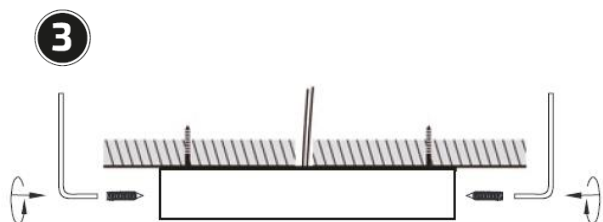

EN Instruction manual for LED light panel WD170 - WD175

Dear customer, thank you for purchasing our product. For its safe and full functioning, please read these instructions carefully and adhere to them to avoid product misuse or damage. Please prevent unauthorized use of this appliance and always observe all rules for using electric appliances. Keep these instructions for future reference. This appliance is intended for home use only (indoors). Avoid contact with liquids. The installation must be performed by qualified personnel only.

A) Installation for/Instalace/Inštalácia

- 1** Turn off the power supply!
Vypněte přívod elektrického proudu!
Vypnite prívod elektrického prúdu!

Přepínačem zvolte teplotu světla
Prepínačom zvol'te teplotu svetla
Use the switch to select the light temperature