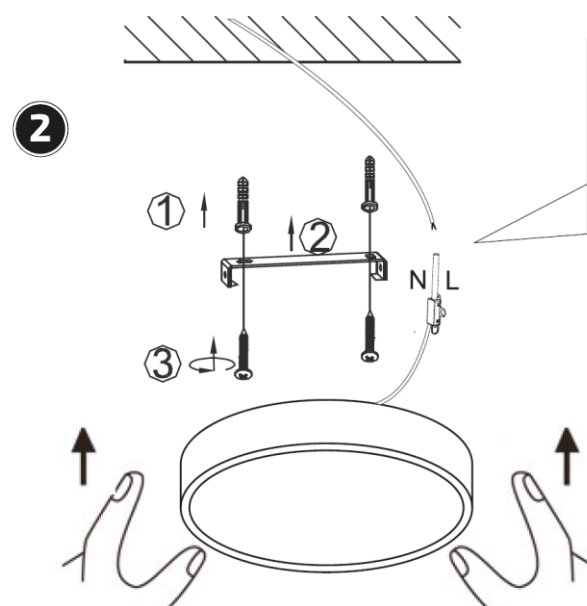

EN Instruction manual for LED light panel WD170 - WD175

Dear customer, thank you for purchasing our product. For its safe and full functioning, please read these instructions carefully and adhere to them to avoid product misuse or damage. Please prevent unauthorized use of this appliance and always observe all rules for using electric appliances. Keep these instructions for future reference. This appliance is intended for home use only (indoors). Avoid contact with liquids. The installation must be performed by qualified personnel only.

A) Installation for/Instalace/Inštalácia

1. **1** Turn off the power supply!
   Vypněte přívod elektrického proudu!
   Vypnite prívod elektrického prúdu!

Přepínačem zvolte teplotu světla
Prepínačom zvol'te teplotu svetla
Use the switch to select the light temperature

3000K
4000K
6000K

1. **4** Turn on the power supply.
   Zapněte přívod elektrického proudu.
   Zapnite prívod elektrického prúdu

Světelný zdroj tohoto svítidla je nevyměnitelný, po skončení životnosti je třeba vyměnit svítidlo celé a zlikvidovat jej na místě pro to určeném. Tento produkt obsahuje světelný zdroj, který z konstrukčních důvodů nelze vyjmout pro ověření, a proto je celý produkt považován za světelný zdroj.

Svetelný zdroj tohto svietidla je nevymeniteľný, po skončení životnosti je potrebné vymeniť svietidlo celé a zlikvidovať ho na mieste pre to určenom. Tento produkt obsahuje svetelný zdroj, ktorý z konštrukčných dôvodov nie je možné vybrať pre overenie, a preto je celý produkt považovaný za svetelný zdroj.

Manufacturer is not responsible for any damage caused by improper use. The light source of this luminaire is not replaceable; when the light source reaches its end of life the whole luminaire shall be replaced. Declaration of Conformity is available on www.solight.cz/ Výrobce neručí za žádné škody způsobené nesprávným použitím. / Světelný zdroj tohoto svítidla je nevyměnitelný, po skončení životnosti je třeba vyměnit svítidlo celé a zlikvidovat jej na místě pro to určeném. / Na výrobek je vystaveno CE prohlášení o shodě a je ke stažení na www.solight.cz/ Výrobca neručí za žiadne škody spôsobené nesprávnym použitím. Svetelný zdroj tohto svietidla je nevymeniteľný, po skončení životnosti je potrebné vymeniť svietidlo celé a zlikvidovať ho na mieste pre to určenom. Na výrobek je vystavené CE vyhlásenie o zhode a je k stiahnutiu na www.solight.cz

CZ Návod k použití světelných panelů Solight WD170 - WD175

Vážený zákazníku, děkujeme za zakoupení našeho výrobku. Pozorně si přečtete následující pokyny a dodržujte je, aby vám sloužil bezpečně a k plné spokojenosti. Předějte tak jeho nesprávnému použití či poškození. Zabraňte neodborné manipulaci s tímto přístrojem a vždy dodržujte zásady používání elektrospotřebičů. Návod k použití pečlivě uschovejte. Určeno k použití v domácnosti nebo uvnitř místnosti. Zamezte kontaktu výrobku s kapalinami. Montáž může provádět pouze kvalifikovaný pracovník s kvalifikací dle vyhlášky č. 50/1978 Sb. v platném znění, minimálně pracovník znalý dle 5 vyhlášky č. 50/1978 Sb., v platném znění.

SK Návod na použitie svetelných panelov WD170 - WD175